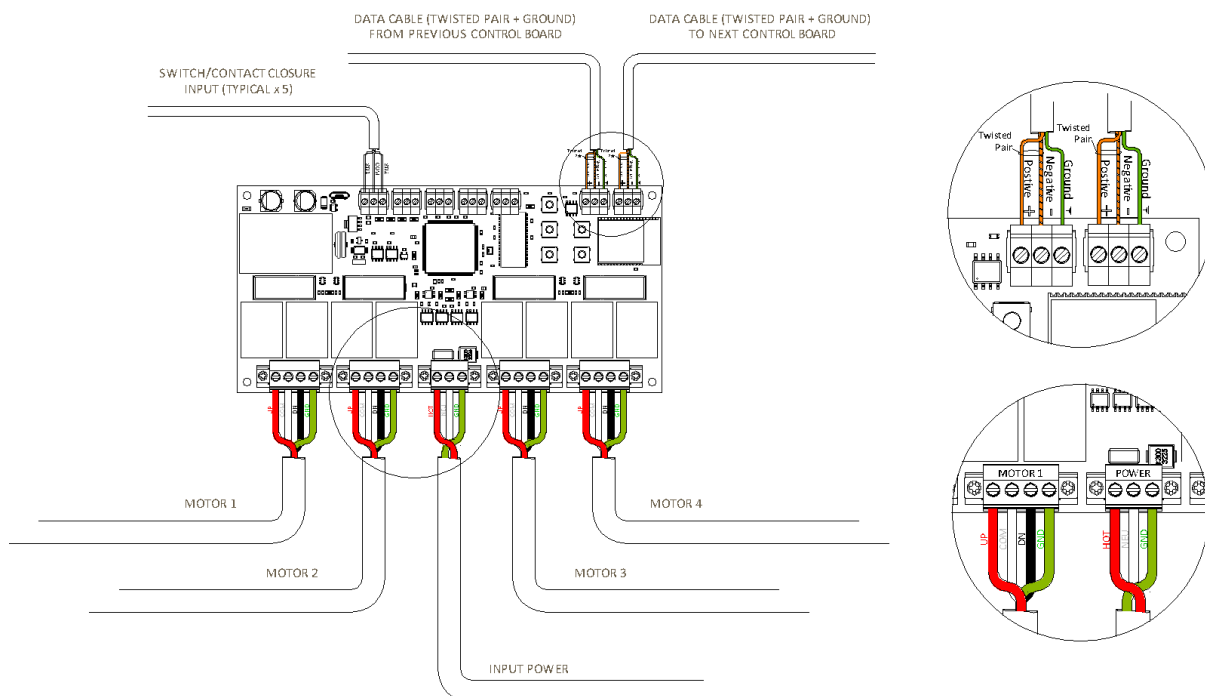

Interoperable

Native BACnet controller operates in any BACnet MS/TP network.